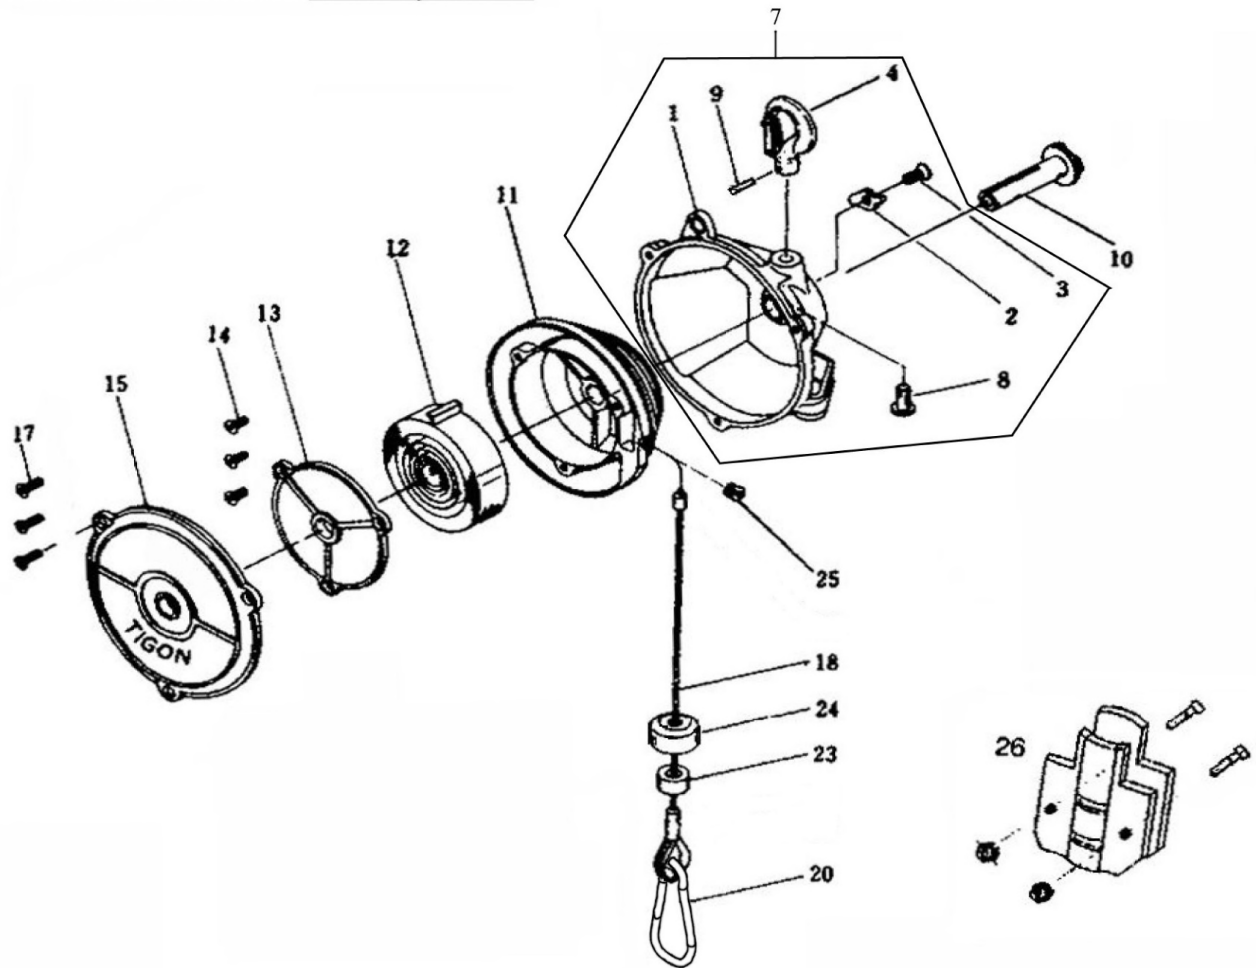

8. PURCHASING OF PART

Please purchase a set or complete unit.

The repairs are required to be worked by qualified person who is well trained.

Exploded View & Part List **TW-3,TW-5**

The part number which is inside of () are the components of ASS'Y.

No.	Part No	Description	Q'ty
7	TB06214	CASE ASS'Y	1SET
1	(TQ08290)	CASE	1
2	(TQ08308)	RATCHET	1
3	(TQ08709)	+ COUNTER SUNK HEAD SCREW	1
4	(TB06216)	MAIN HANGER SUB ASS'Y	1SET
8	(TQ08296)	HANGER SHAFT	1
9	(TQ08509)	RIVET	1
10	TQ08309	SPINDLE	1
11	TQ08298	DRUM	1
12	TQ08300	SPIRAL SPRING TW-3	1
	TQ08000	SPIRAL SPRING TW-5	1
13	TQ08299	DRUM COVER	1
14	TQ08708	+ COUNTER SUNK HEAD SCREW	3

No.	Part No	Description	Q'ty
15	TQ08310	CASE COVER	1
17	TQ08563	+ COUNTER SUNK HEAD SCREW	3
18	TB06219	CABLE SUB ASS'Y	1
20	TQ08263	CARABINER	1
23	TQ08307	COLLAR	1
24	TQ08306	SHOCK ABSORBER	1
25	TQ08710	SET SCREW	1