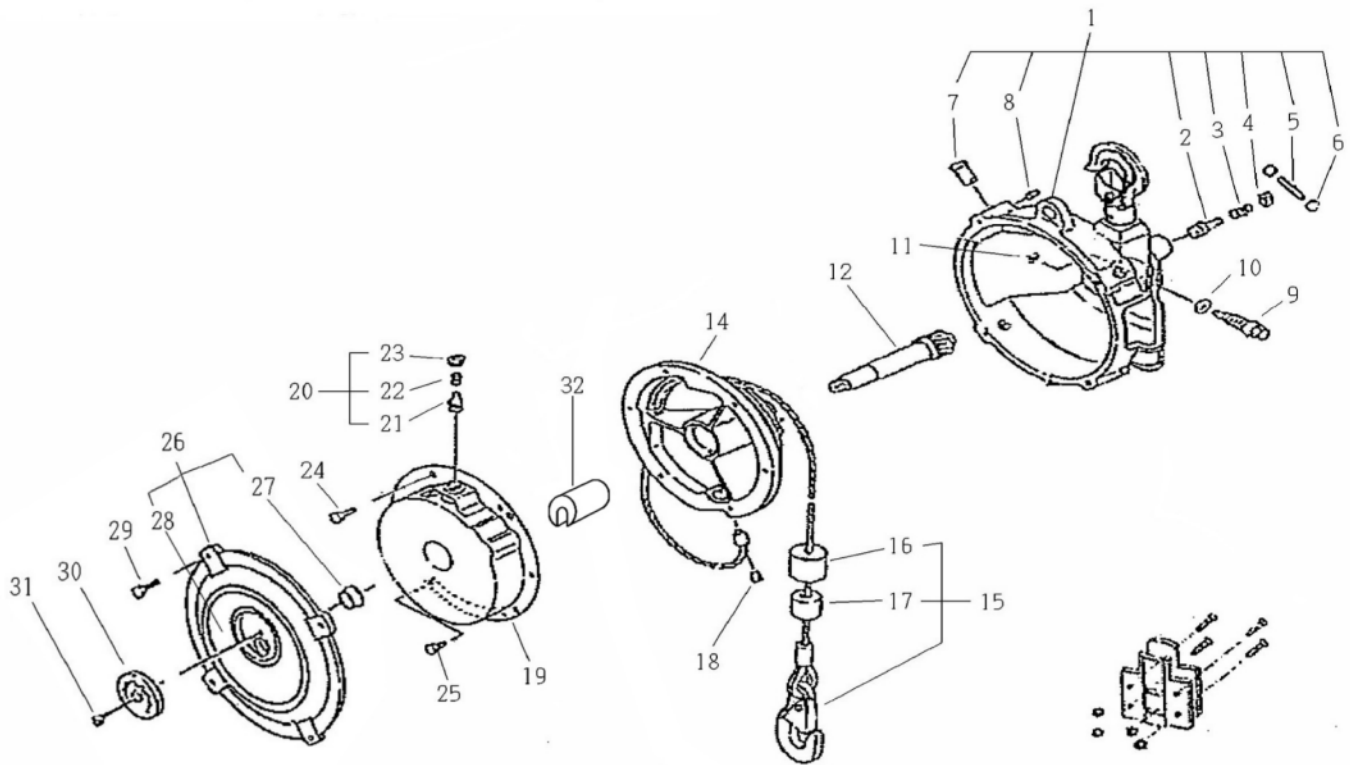

### ▣ PART LIST for MODEL TW-9 ~ TW-15

◆ The part number which is inside of ( ) are the components of ASS'Y.

No.	PART NO	DESCRIPTION	Qty
1	TB06019	CASE ASS'Y	1set
2	(TQ08117)	STOPPER PIN	1
3	(TQ08118)	STOPPER SPRING	1
4	(TQ08112)	STOPPER PIN HOLDER	1
5	(TQ08711)	SPRING PIN 2.5X35	1
6	(TQ08021)	CAP	2
7	(TQ08014)	SAFETY ARM	3
8	(TQ08712)	HEX. SOCKET SET SCREW 5X12	3
9	TQ08037	WORM	1
10	TQ08667	THRUST WASHER	1
11	TQ08687	E-RING E-5	1
12	TQ08038	SPINDLE	1
14	TQ08026	DRUM	1
15	TB06006	CABLE ASS'Y	1set
16	(TQ08034)	SHOCK ABSORBER	1
17	(TQ08033)	COLLAR	1
18	TQ08710	PLUG	1
19	TB06522	SPRING SUB ASS'Y TW-9	1set
	TB06523	SPRING SUB ASS'Y TW-15	1set

No.	PART NO	DESCRIPTION	Qty
20	TB06577	SAFETY DEVICE ASS'Y	1set
21	(TQ08039)	SAFETY DEVICE PIN	1
22	(TQ08040)	SAFETY DEVICE SPRING	1
23	(TQ08041)	SAFETY DEVICE SCREW	1
24	TQ08027	+ HEX. BOLT 5X10	4
26	TB06578	CASE COVER ASS'Y TW-9	1set
	TB06579	CASE COVER ASS'Y TW-15	1set
27	(TQ08036)	COVER BUSHING	1
28	(TQ08065)	LABEL Tigon TW-9	1
	(TQ08081)	LABEL Tigon TW-15	1
29	TQ08044	+ HEX. BOLT 5X20	3
30	TB06630	GAUGE SUB ASS'Y TW-9	1set
	TB06631	GAUGE SUB ASS'Y TW-15	1set
31	TQ08043	GAUGE SCREW	1
32	TQ08008	SPRING BUSHING	1

#### ACCESSORY

	TB06005	CABLE STOPPER ASS'Y	1set
		INSTRUCTION MANUAL	1

■ PART LIST for TW-22 & TW-30

◆ The part number which is inside of ( ) are the components of ASS'Y.

No.	PART NO	DESCRIPTION	Qty
1	TB06086	CASE ASS'Y	1set
2	(TQ08110)	STOPPER PIN	1
3	(TQ08111)	STOPPER SPRING	1
4	(TQ08112)	STOPPER PIN HOLDER	1
5	(TQ08113)	SPRING PIN 3X40	1
6	(TQ08114)	CAP	2
7	(TQ08086)	SAFETY ARM	4
8	(TQ08779)	HEX. SOCKET SET BOLT	4
9	TQ08037	WORM	1
10	TQ08667	THRUST WASHER	1
11	TQ08687	E-RING E-5	1
12	TQ08115	SPINDLE	1
14	TB06488	DRUM SUB ASS'Y	1set
13	(TQ08692)	BALL BEARING 6004	2
15	TB06420	CABLE ASS'Y	1set
16	(TQ08108)	SHOCK ABSORBER	1
17	(TQ08107)	COLLAR	1
18	TQ08666	PLUG	1
19	TB06486	SPRING SUB ASS'Y TW-22	1set
	TB06487	SPRING SUB ASS'Y TW-30	1set