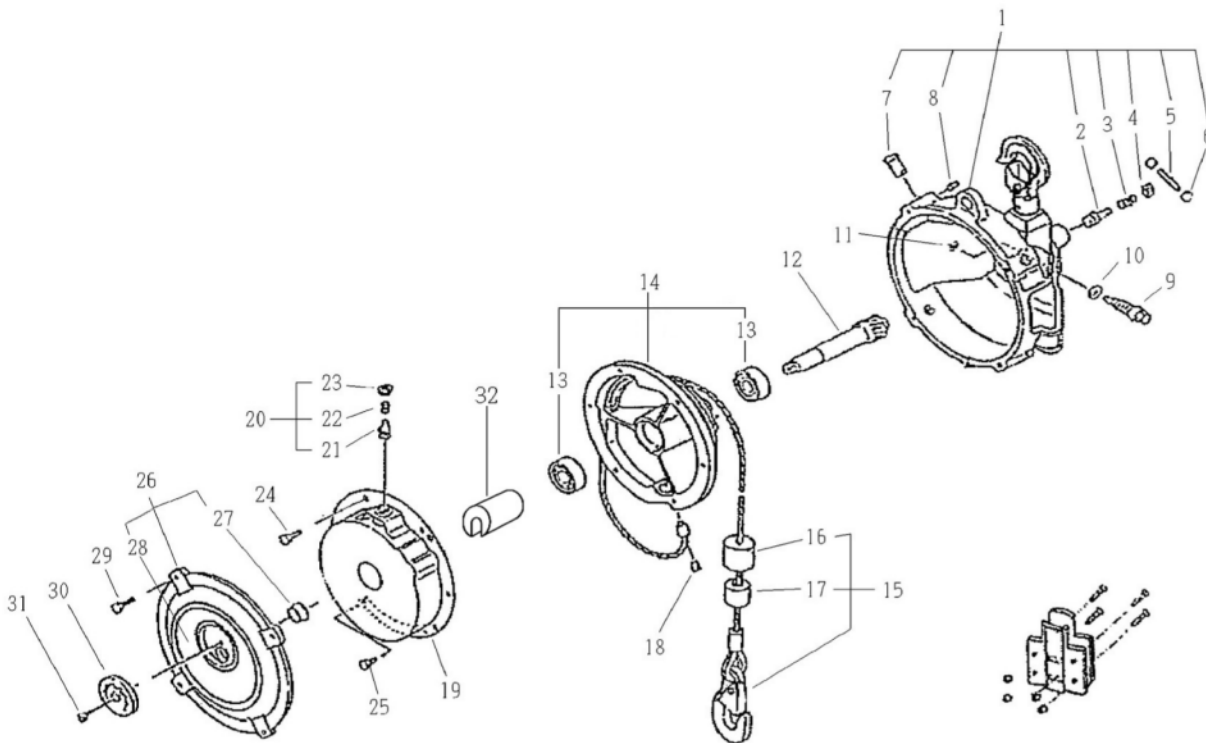

### ▣ PART LIST for MODEL TW-9 ~ TW-15

◆ The part number which is inside of ( ) are the components of ASS'Y.

No.	PART NO	DESCRIPTION	Qty
1	TB06019	CASE ASS'Y	1set
2	(TQ08117)	STOPPER PIN	1
3	(TQ08118)	STOPPER SPRING	1
4	(TQ08112)	STOPPER PIN HOLDER	1
5	(TQ08711)	SPRING PIN 2.5X35	1
6	(TQ08021)	CAP	2
7	(TQ08014)	SAFETY ARM	3
8	(TQ08712)	HEX. SOCKET SET SCREW 5X12	3
9	TQ08037	WORM	1
10	TQ08667	THRUST WASHER	1
11	TQ08687	E-RING E-5	1
12	TQ08038	SPINDLE	1
14	TQ08026	DRUM	1
15	TB06006	CABLE ASS'Y	1set
16	(TQ08034)	SHOCK ABSORBER	1
17	(TQ08033)	COLLAR	1
18	TQ08710	PLUG	1
19	TB06522	SPRING SUB ASS'Y TW-9	1set
	TB06523	SPRING SUB ASS'Y TW-15	1set

No.	PART NO	DESCRIPTION	Qty
20	TB06577	SAFETY DEVICE ASS'Y	1set
21	(TQ08039)	SAFETY DEVICE PIN	1
22	(TQ08040)	SAFETY DEVICE SPRING	1
23	(TQ08041)	SAFETY DEVICE SCREW	1
24	TQ08027	+ HEX. BOLT 5X10	4
26	TB06578	CASE COVER ASS'Y TW-9	1set
	TB06579	CASE COVER ASS'Y TW-15	1set
27	(TQ08036)	COVER BUSHING	1
28	(TQ08065)	LABEL Tigon TW-9	1
	(TQ08081)	LABEL Tigon TW-15	1
29	TQ08044	+ HEX. BOLT 5X20	3
30	TB06630	GAUGE SUB ASS'Y TW-9	1set
	TB06631	GAUGE SUB ASS'Y TW-15	1set
31	TQ08043	GAUGE SCREW	1
32	TQ08008	SPRING BUSHING	1

#### ACCESSORY

	TB06005	CABLE STOPPER ASS'Y	1set
		INSTRUCTION MANUAL	1

■ PART LIST for TW-22 & TW-30

◆ The part number which is inside of ( ) are the components of ASS'Y.

No.	PART NO	DESCRIPTION	Qty
1	TB06086	CASE ASS'Y	1set
2	(TQ08110)	STOPPER PIN	1
3	(TQ08111)	STOPPER SPRING	1
4	(TQ08112)	STOPPER PIN HOLDER	1
5	(TQ08113)	SPRING PIN 3X40	1
6	(TQ08114)	CAP	2
7	(TQ08086)	SAFETY ARM	4
8	(TQ08779)	HEX. SOCKET SET BOLT	4
9	TQ08037	WORM	1
10	TQ08667	THRUST WASHER	1
11	TQ08687	E-RING E-5	1
12	TQ08115	SPINDLE	1
14	TB06488	DRUM SUB ASS'Y	1set
13	(TQ08692)	BALL BEARING 6004	2
15	TB06420	CABLE ASS'Y	1set
16	(TQ08108)	SHOCK ABSORBER	1
17	(TQ08107)	COLLAR	1
18	TQ08666	PLUG	1
19	TB06486	SPRING SUB ASS'Y TW-22	1set
	TB06487	SPRING SUB ASS'Y TW-30	1set