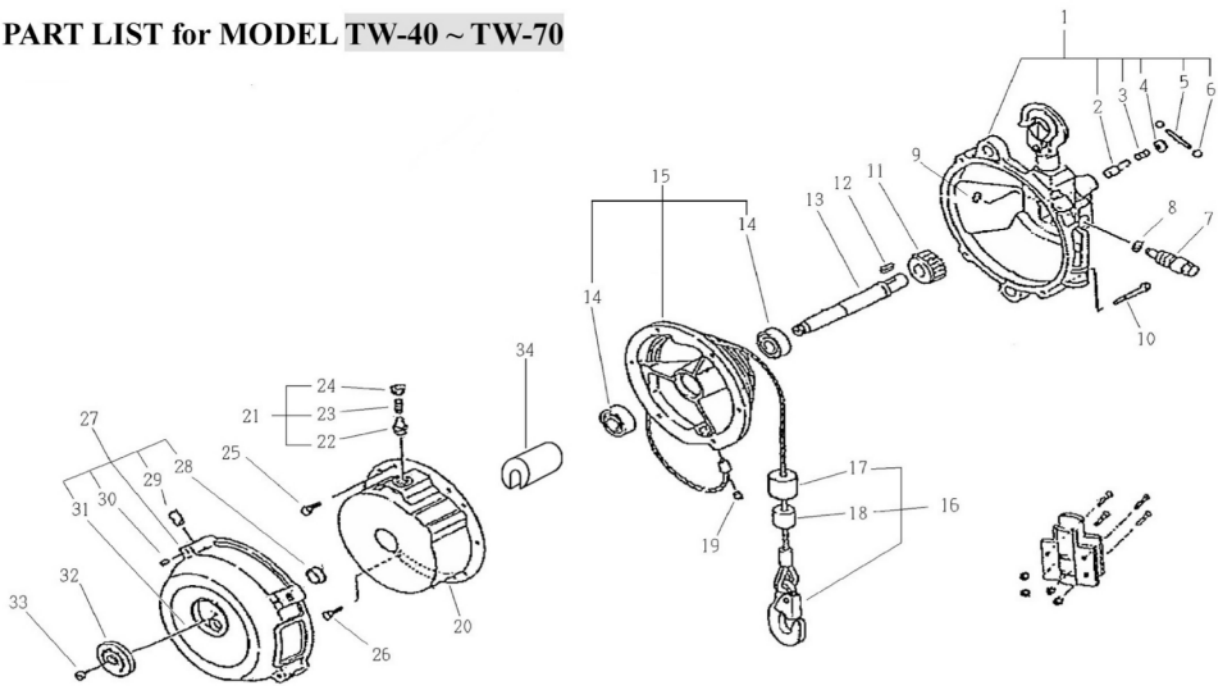

■ PART LIST for MODEL TW-40 ~ TW-70

◆ The part number which is inside of ( ) are the components of ASS'Y.

No.	PART NO	DESCRIPTION	Qty
1	TB06419	CASE ASS'Y	1set
2	(TQ08110)	STOPPER PIN	1
3	(TQ08111)	STOPPER SPRING	1
4	(TQ08112)	STOPPER PIN HOLDER	1
5	(TQ08113)	SPRING PIN 3X40	1
6	(TQ08114)	CAP	2
7	TQ08158	WORM	1
8	TQ08672	THRUST WASHER	1
9	TQ08688	E-RING E-6	1
10	TQ08561	+ HEX. BOLT 6X40	4
11	TQ08159	WORM WHEEL	1
12	TQ08694	KEY 6X6X20	1
13	TQ08157	SPINDLE TW-40/50	1
	TQ08190	SPINDLE TW-60/70	1
15	TB06488	DRUM SUB ASS'Y	1set
14	(TQ08692)	BALL BEARING 6004	2
16	TB06420	CABLE ASS'Y	1set
17	(TQ08108)	SHOCK ABSORBER	1
18	(TQ08107)	COLLAR	1
19	TQ08666	PLUG	1
20	TB06494	SPRING SUB ASS'Y TW-40	1set
	TB06495	SPRING SUB ASS'Y TW-50	1set
	TB06503	SPRING SUB ASS'Y TW-60	1set
	TB06504	SPRING SUB ASS'Y TW-70	1set
21	TB06423	SAFETY DEVICE ASS'Y	1set
22	(TQ08154)	SAFETY DEVICE PIN	1
23	(TQ08099)	SAFETY DEVICE SPRING	1

No.	PART NO	DESCRIPTION	Qty
24	(TQ08100)	SAFETY DEVICE SCREW	1
25	TQ08690	+ HEX. BOLT 6X12	5
27	TB06582	CASE COVER ASS'Y TW-40	1set
	TB06583	CASE COVER ASS'Y TW-50	1set
	TB06584	CASE COVER ASS'Y TW-60	1set
	TB06585	CASE COVER ASS'Y TW-70	1set
28	(TQ08118)	COVER BUSHING	1
29	(TQ08721)	SAFETY ARM TW-40/50	4
	(TQ08722)	SAFETY ARM TW-60/70	4
30	(TQ08780)	HEX, SOCKET SET BOLT6X10	4
31	(TQ08163)	LABEL Tigon TW-40	1
	(TQ08179)	LABEL Tigon TW-50	1
	(TQ08194)	LABEL Tigon TW-60	1
	(TQ08203)	LABEL Tigon TW-70	1
32	TB06634	GAUGE SUB ASS'Y TW-40	1set
	TB06635	GAUGE SUB ASS'Y TW-50	1set
	TB06636	GAUGE SUB ASS'Y TW-60	1set
	TB06637	GAUGE SUB ASS'Y TW-70	1set
33	TQ08043	GAUGE SCREW	1
34	TQ08153	SPRING BUSHING TW-40/50	1
	TQ08189	SPRING BUSHING TW-60/70	1

ACCESSORY

	TB06005	CABLE STOPPER ASS'Y	1set
		INSTRUCTION MANUAL	1